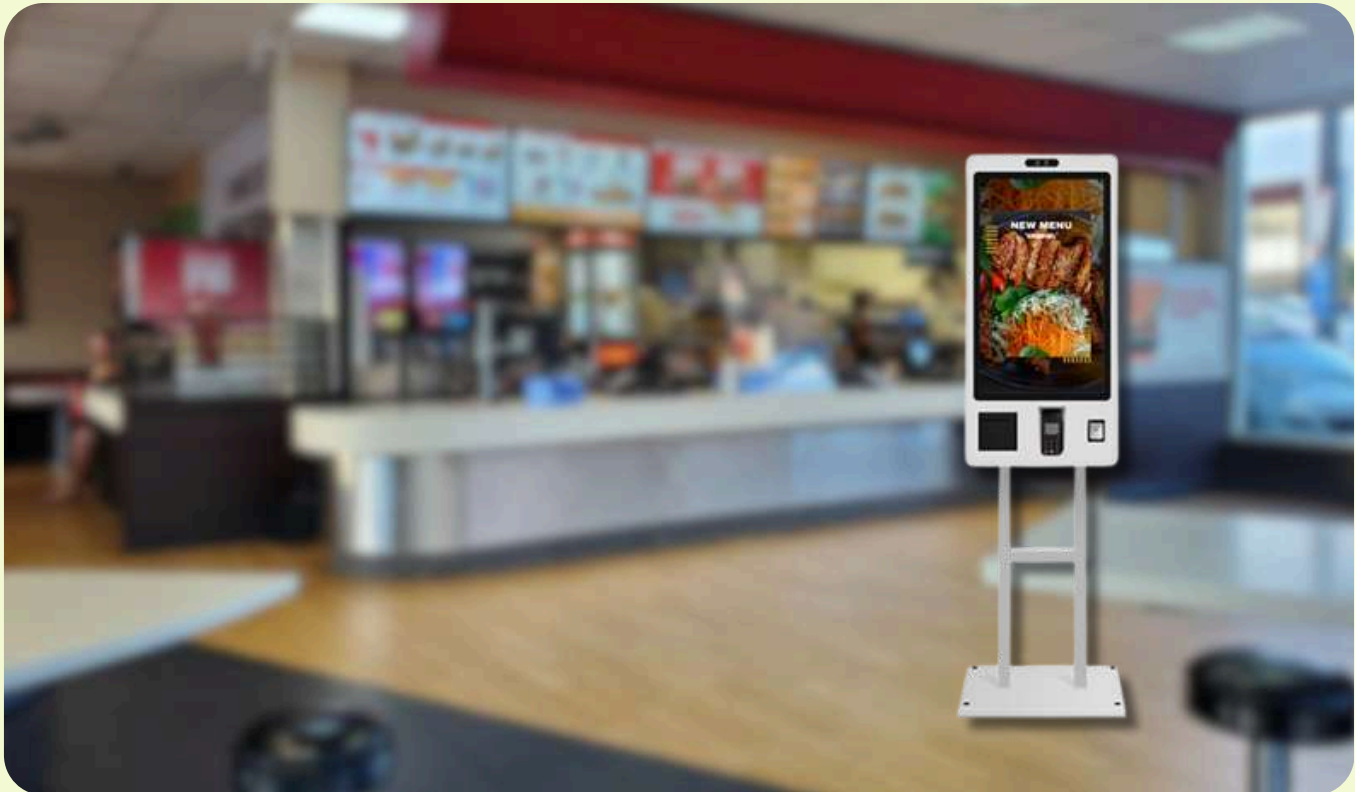

INTERACTIVE

- **Code:** TS SSK21   **Size:** 21.5"
- **Code:** TS SSK24   **Size:** 23.6"
- **Code:** TS SSK32   **Size:** 32"